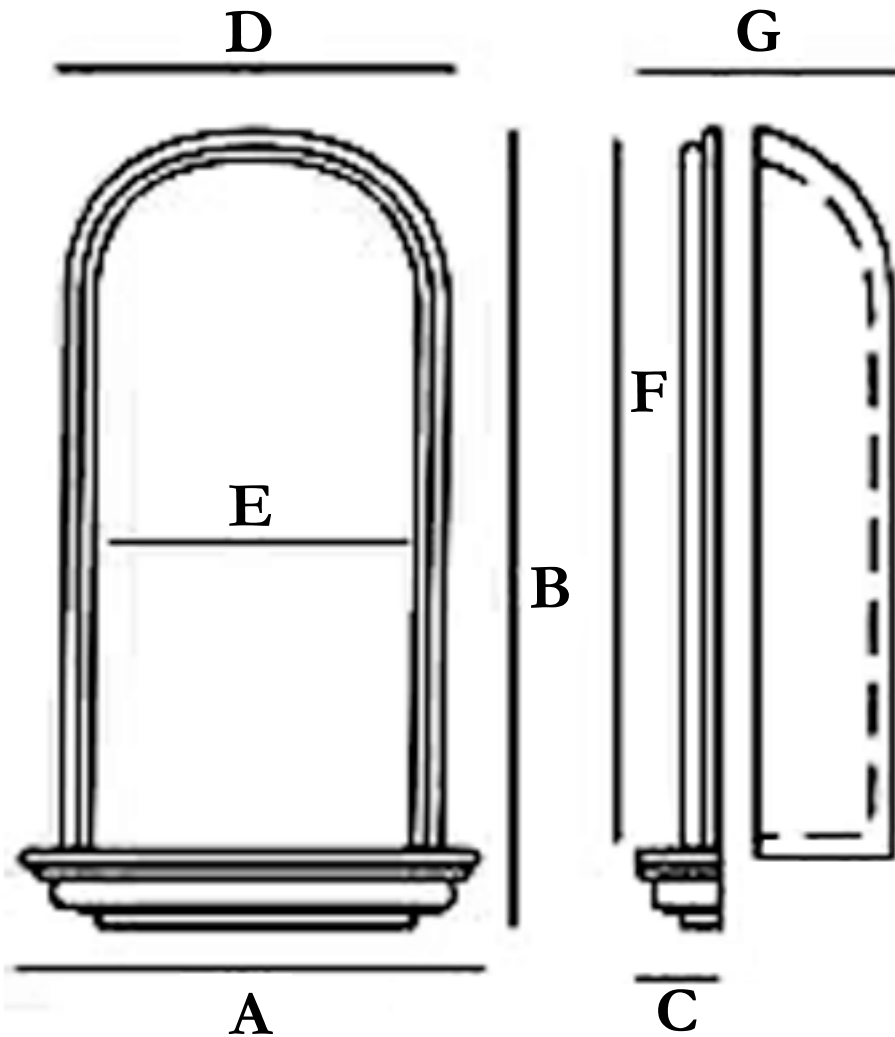

30 1/4"W x 42 5/8"H x 6 7/8"D Hillsborough Wall Niche, Surface Mount

Dimensions:

A: 30-1/4"	E: 16"
B: 42-5/8"	F: 35-1/4"
C: 7"	G: 7"
D: 22-1/2"	

Rough Opening:

Width:	n/a
Height:	n/a
Depth:	n/a